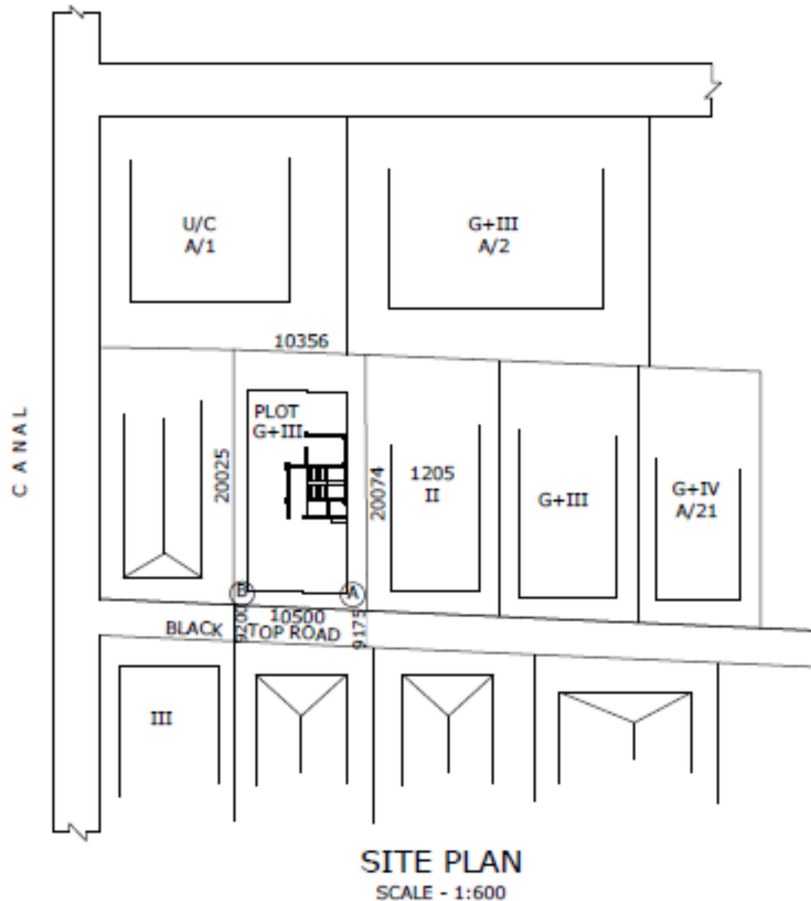

JUPITER
Contractor & Plumber

C-116, Survey Park
Kolkata - 700 075

Phone : 2416-8089, Mob. : 9830645471

LOCATION MAP WITH LATITUDE AND LONGITUDE FOR THE PROJECT NAMED AASTHA at Premises No. 927/1, Mukundapur, Kolkata - 700099, PO and PS - Survey Park, under Ward No. 109 of Borough - XII of KMC, WB, India:

Latitude: 22.495662,

Longitude: 88.4109375

M/s. JUPITER

Sukumar Das
Proprietor